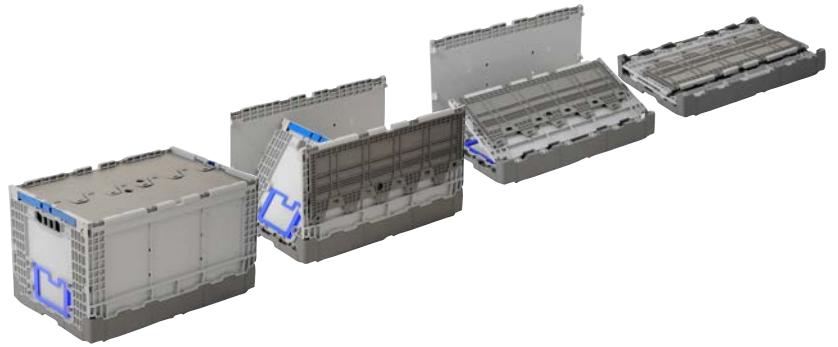

## **Collapsible Box 600 x 400 mm**

*Unfolding distribution logistics*

**utzgroup.com**

## Game points for Ergonomics and Stability

- The new locking and unlocking mechanism is located directly above the ergonomic finger holes.
- The side walls are unlocked by simply pressing the unlocking button in the upper rim. Accidental unlocking is practically impossible.
- The short sides arrest when opened, therefore preventing independent closure.
- When opened, the two lid halves hinged to the long sides do not exceed the external dimension of the container.
- A matching label frame can be easily inserted on all four sides.
- The lid halves interlock when closed and can be secured to the box with a seal, if required.
- The box is designed to be very robust and torsion-resistant.
- Producible in two heights: 355 mm and 400 mm.
- The standard version is available with a smooth base and also available with a ribbed base upon request.
- Manufactured in Switzerland.

### 600 x 400 x 355 mm

Internal dimension base:	568 x 368 x 345 mm
Collapsed height:	89 mm
Usable int. height in stack:	324 mm
Volume:	67 litres
Weight:	4.25 kg

Order no.	Base	Lid
34-64-355-100	ribbed	without
34-64-355-102	solid	without
34-64-355-200	ribbed	2 on the long sidewalls
34-64-355-202	solid	2 on the long sidewalls

### 600 x 400 x 400 mm

Internal dimension base:	568 x 368 x 390 mm
Collapsed height:	89 mm
Usable int. height in stack:	369 mm
Volume:	77 litres
Weight:	4.51 kg

Order no.	Base	Lid
34-64-400-100	ribbed	without
34-64-400-102	solid	without
34-64-400-200	ribbed	2 on the long sidewalls
34-64-400-202	solid	2 on the long sidewalls